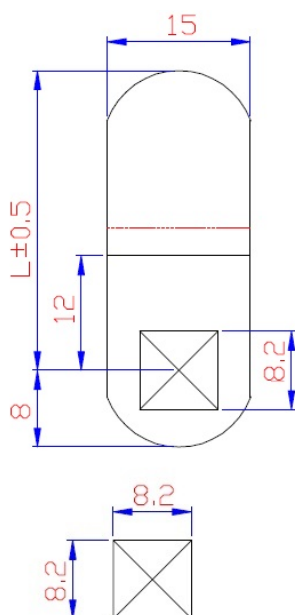

PRODUCT SHEET

Description:

Cam No. A35 F/1900 & 5250 Series, Cranked 3mm,C/E 45mm

Item number:

14.04.735-0

Units	Box	Carton	HS Code	Barcode
Pcs.	1	500	8301600090	
				5704866454384

CODE	L	H
A31	25	3
A32	30	3
A33	35	3
A34	40	3
A35	45	3
A36	50	3